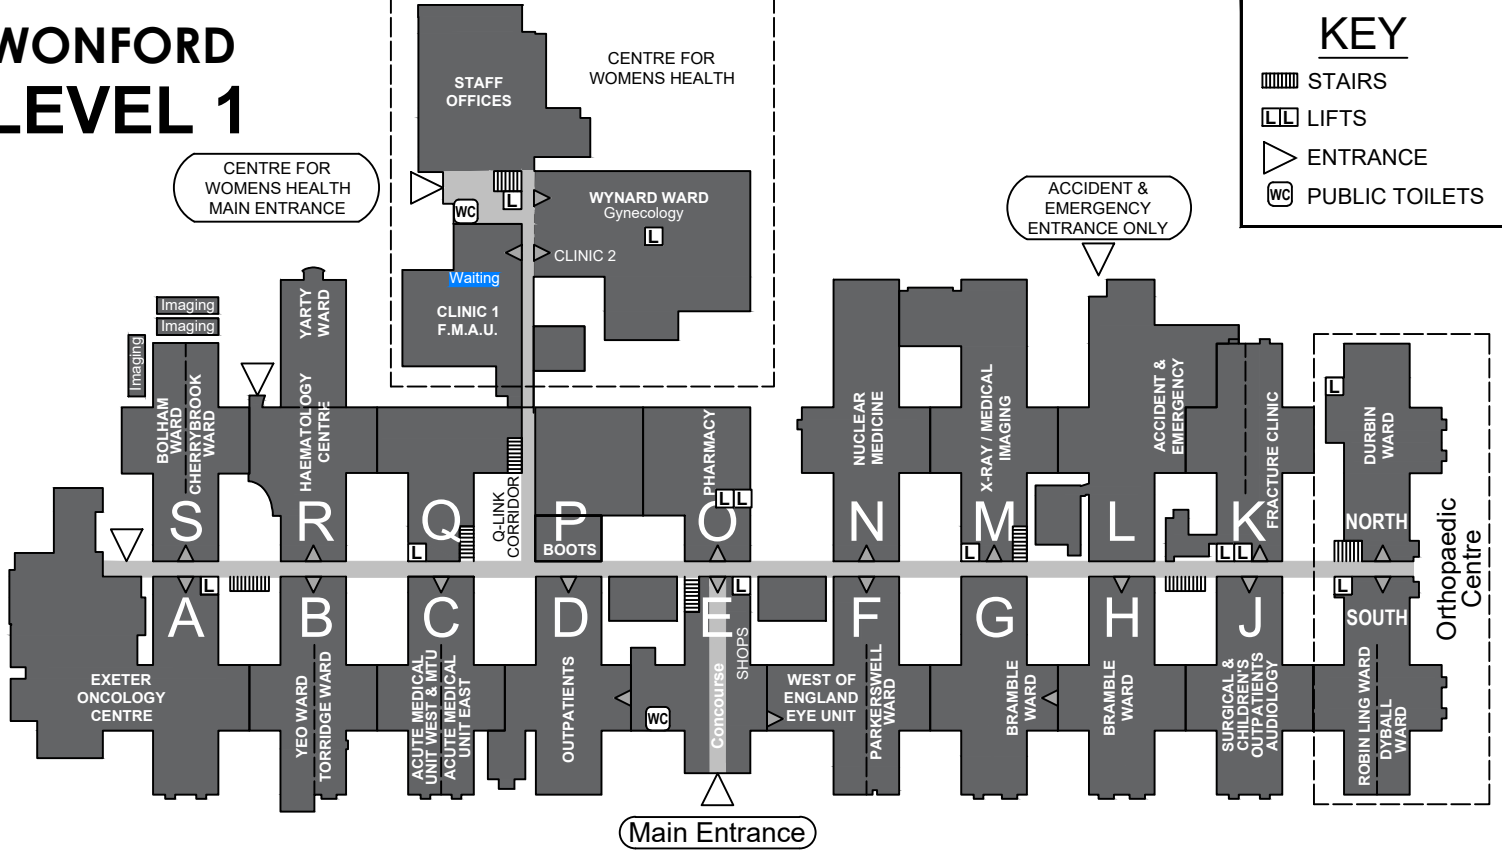

WONFORD LEVEL 2

WONFORD LEVEL 0

WONFORD LEVEL 1

KEY

- STAIRS
- LIFTS
- ENTRANCE
- PUBLIC TOILETS